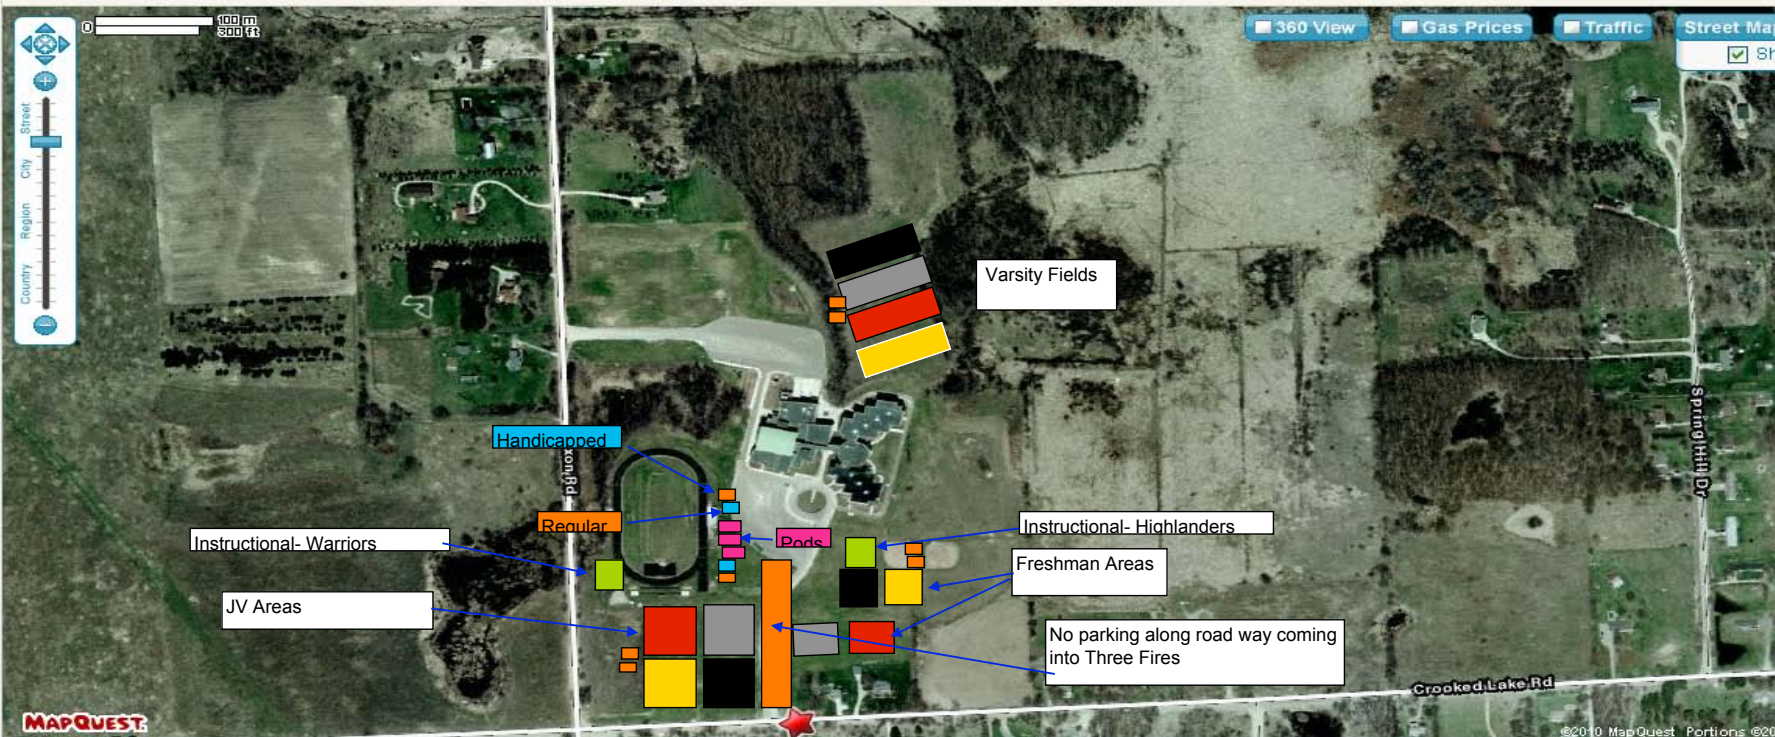

Use Classic Forms

Get Map

Northwest Elementary School
1233 Bower St, Howell, MI 48843
Map | Get Directions | Search Nearby

options shown

EXPLORE THE

4125 Crooked Lake Rd, Howell, MI 48843 [Change Default Location](#)

Sunny, 9° F

Search Nearby: e.g., Holiday Inn or Hotel

MapQuest Tips, Features, and Partners

[Check out the MapQuest](#)

I Speak Directions

Turn-By-Turn iPhone App

HIGHWAY MY WAY

Drag and Save a Route

Top Travel Deals

Gas Stations

Search...Simplified!

Unique Clie